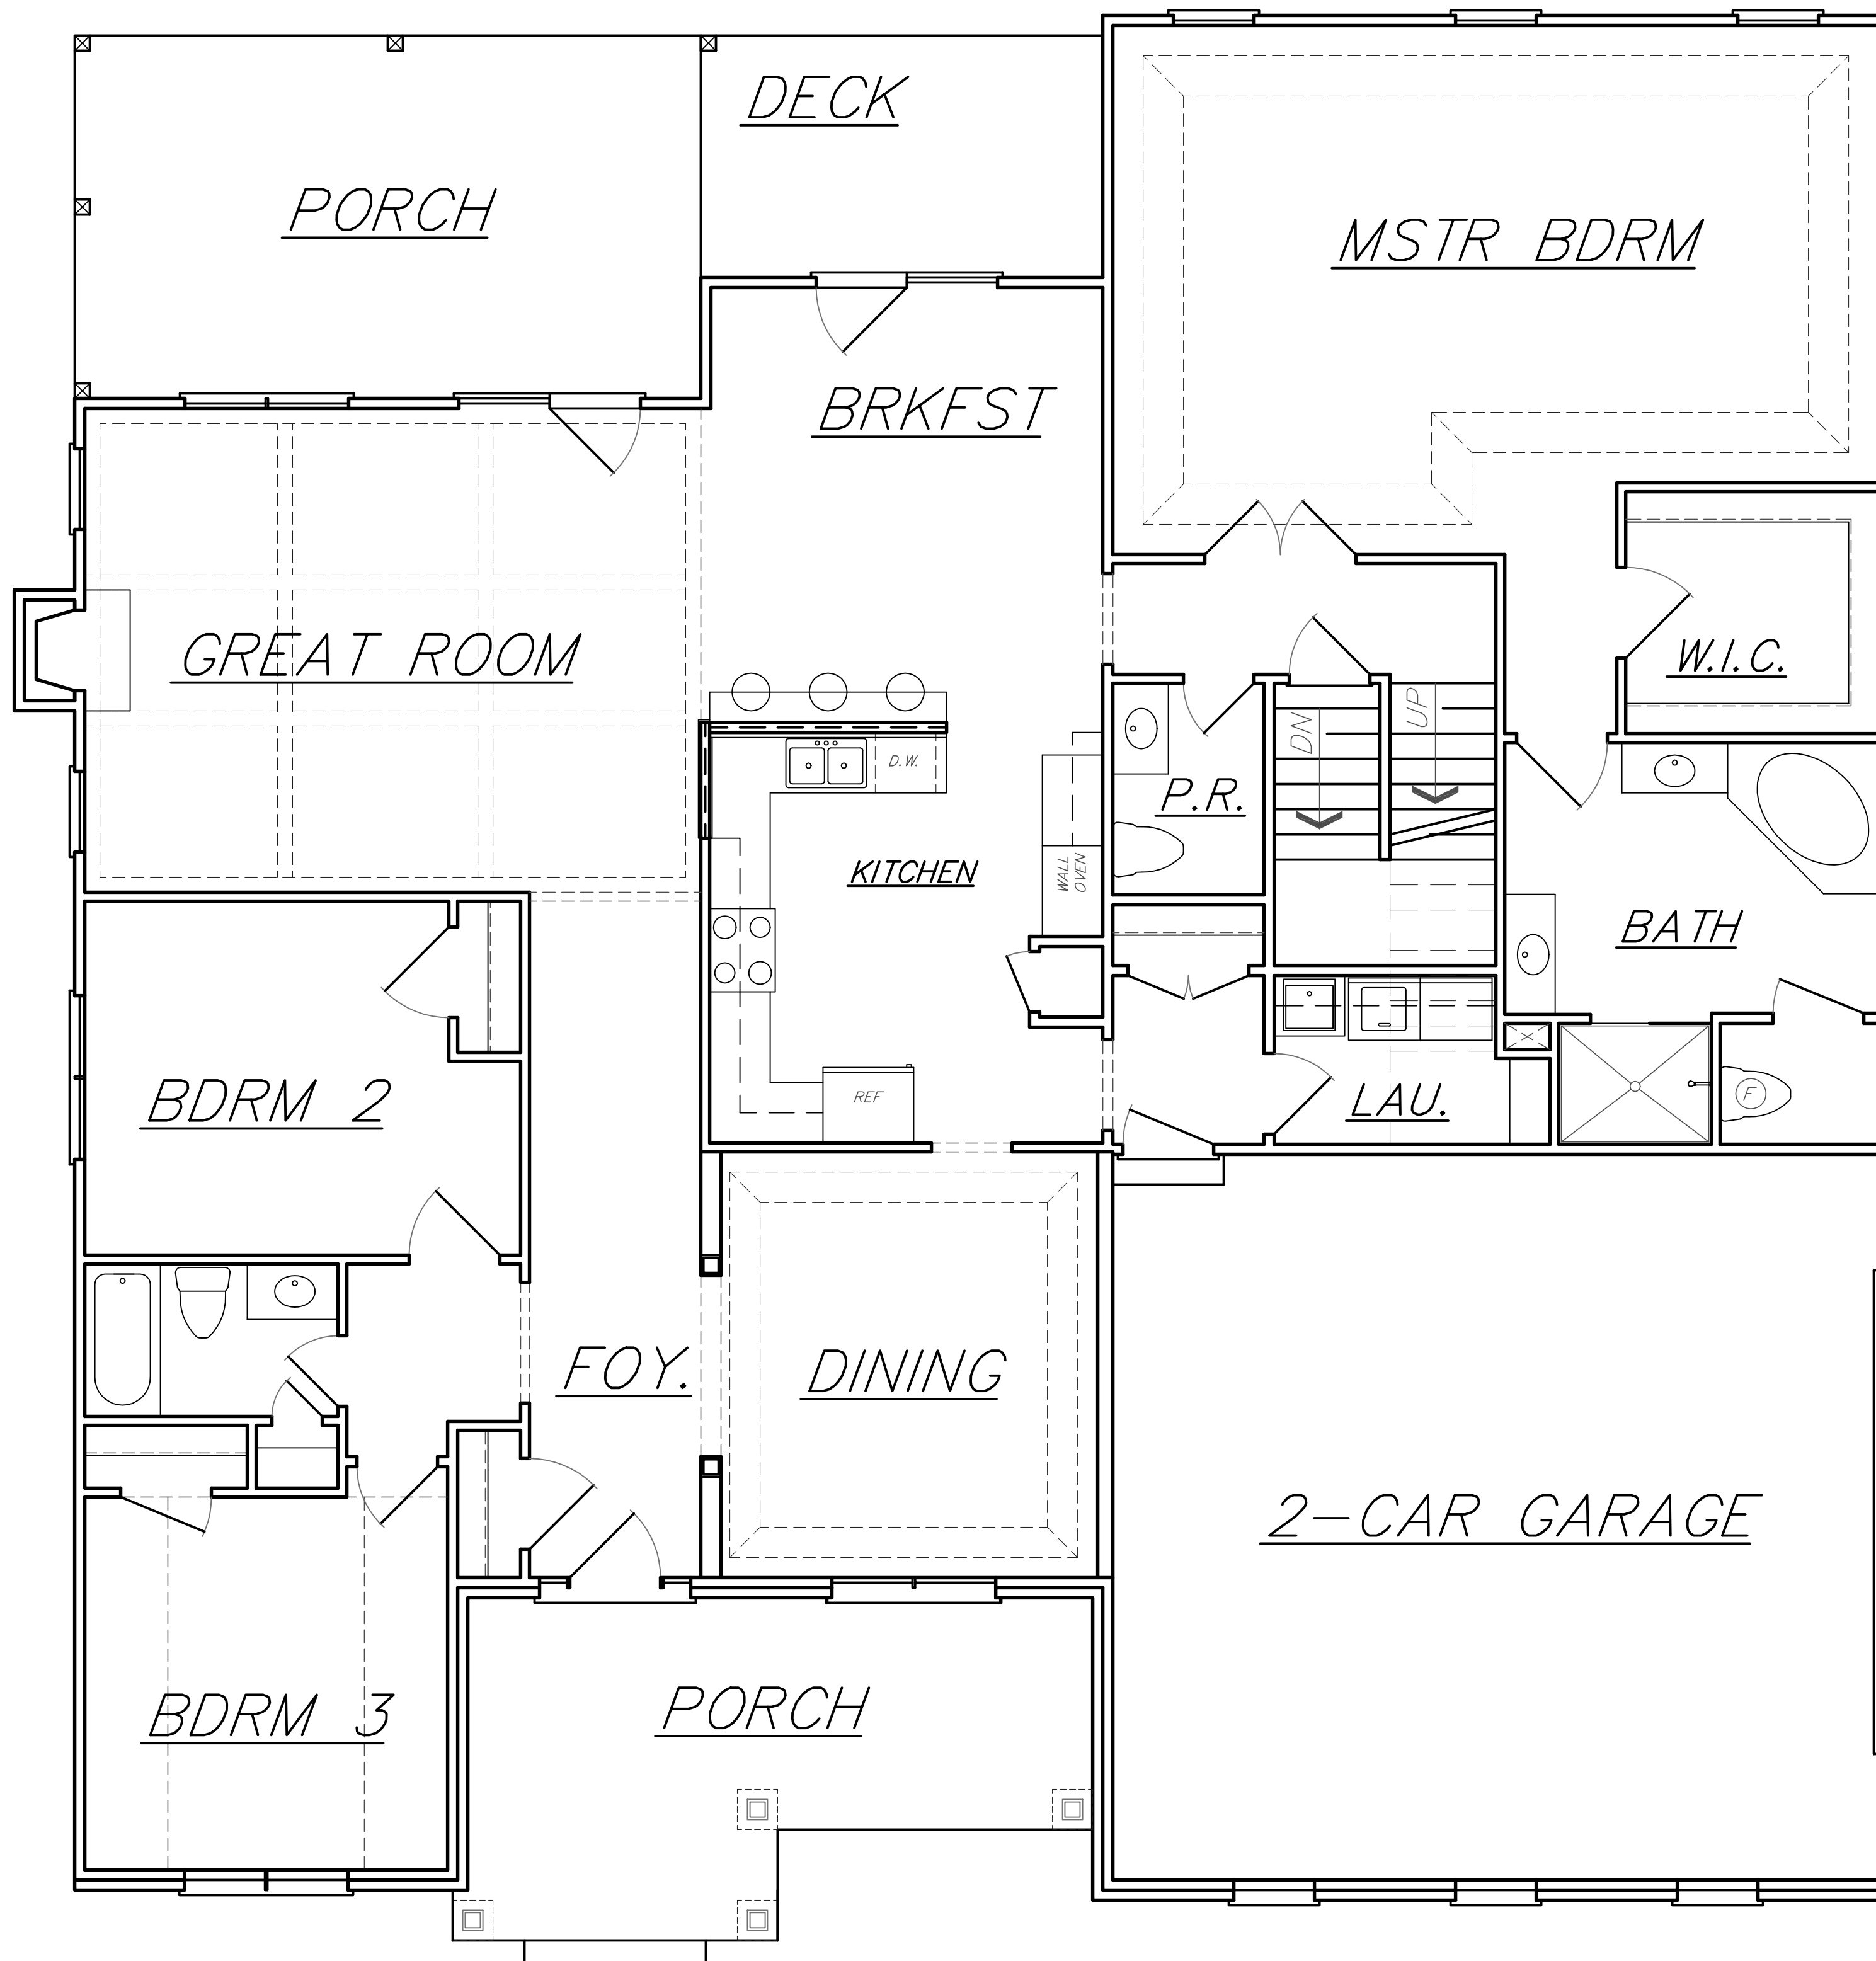

THE BROOKFIELD MODEL

COPYRIGHT 2016: ATKINS CONSTRUCTION GROUP LLC

FIRST FLOOR PLAN

FIRST FLOOR LIVING.....2497.0 SQ FT